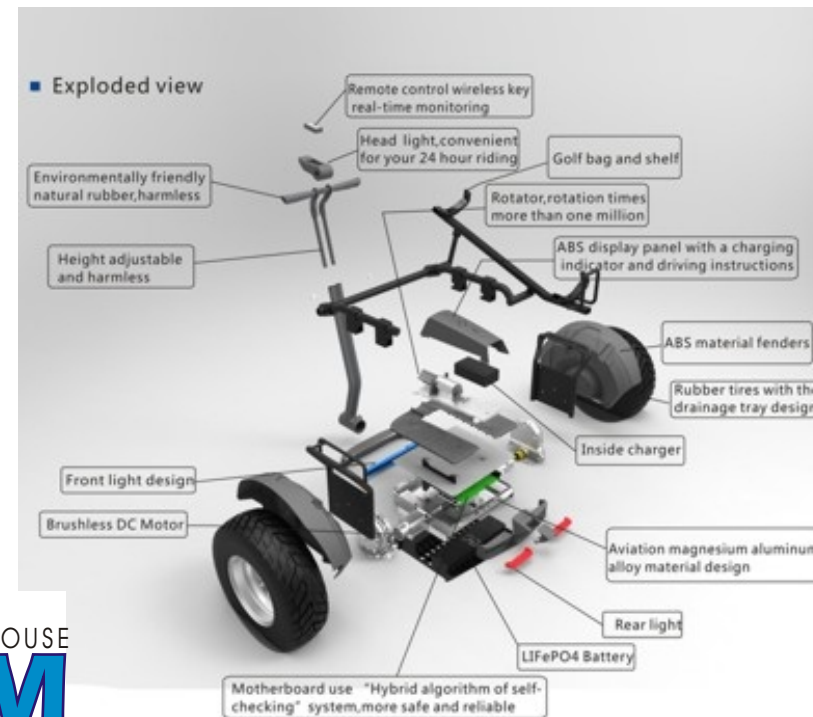

Without Bag

PGT Stand

PGT Stand

Front Light

Key Fob

The Powerhouse PGT (Personal Golf Transport)

Are you looking for something different? Then the PGT may well be the answer. The PGT gives you the freedom to virtually glide around any modern day golf course with ease.

It is a personnel transporter that is designed to carry a single adult and full set of clubs effortlessly with minimum of fuss. The technology allows you to simply stand on the platform and gently lean in the direction you would like to go and at a speed that suits.

The small LCD module can fully program all aspects of the PGT including the on/off functions. When not in use the module just lifts away from the dashboard and taken away just like a conventional set of keys.

Even a seat option is available. The only thing you need is the confidence to try something new and give your self the freedom personnel transport can offer.

Features

- Remote control wireless key
- Head and rear light making it convenient for your 24 hour riding
- Environmentally friendly natural rubber
- Height adjustable and harmless
- Golf bag carrier
- 20" treaded tyres with the drainage tray design
- Inside charger
- Adjustable/removable seat
- Easily dismantled